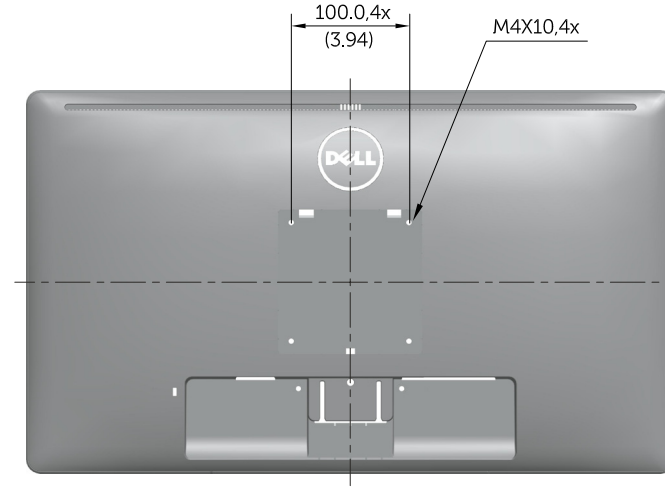

E2314H Outline Dimensions

Nominal Dimensions
Unit:mm (inch)

Back view of Monitor without stand