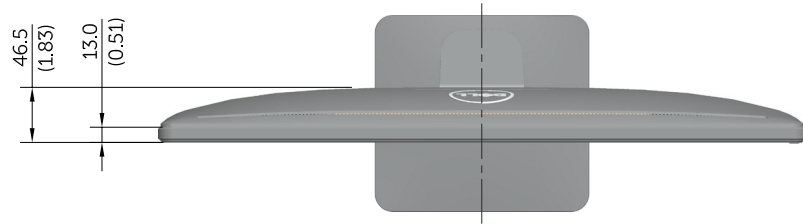

E2314H Outline Dimensions

Nominal Dimensions
Unit:mm (inch)

Back view of Monitor without stand